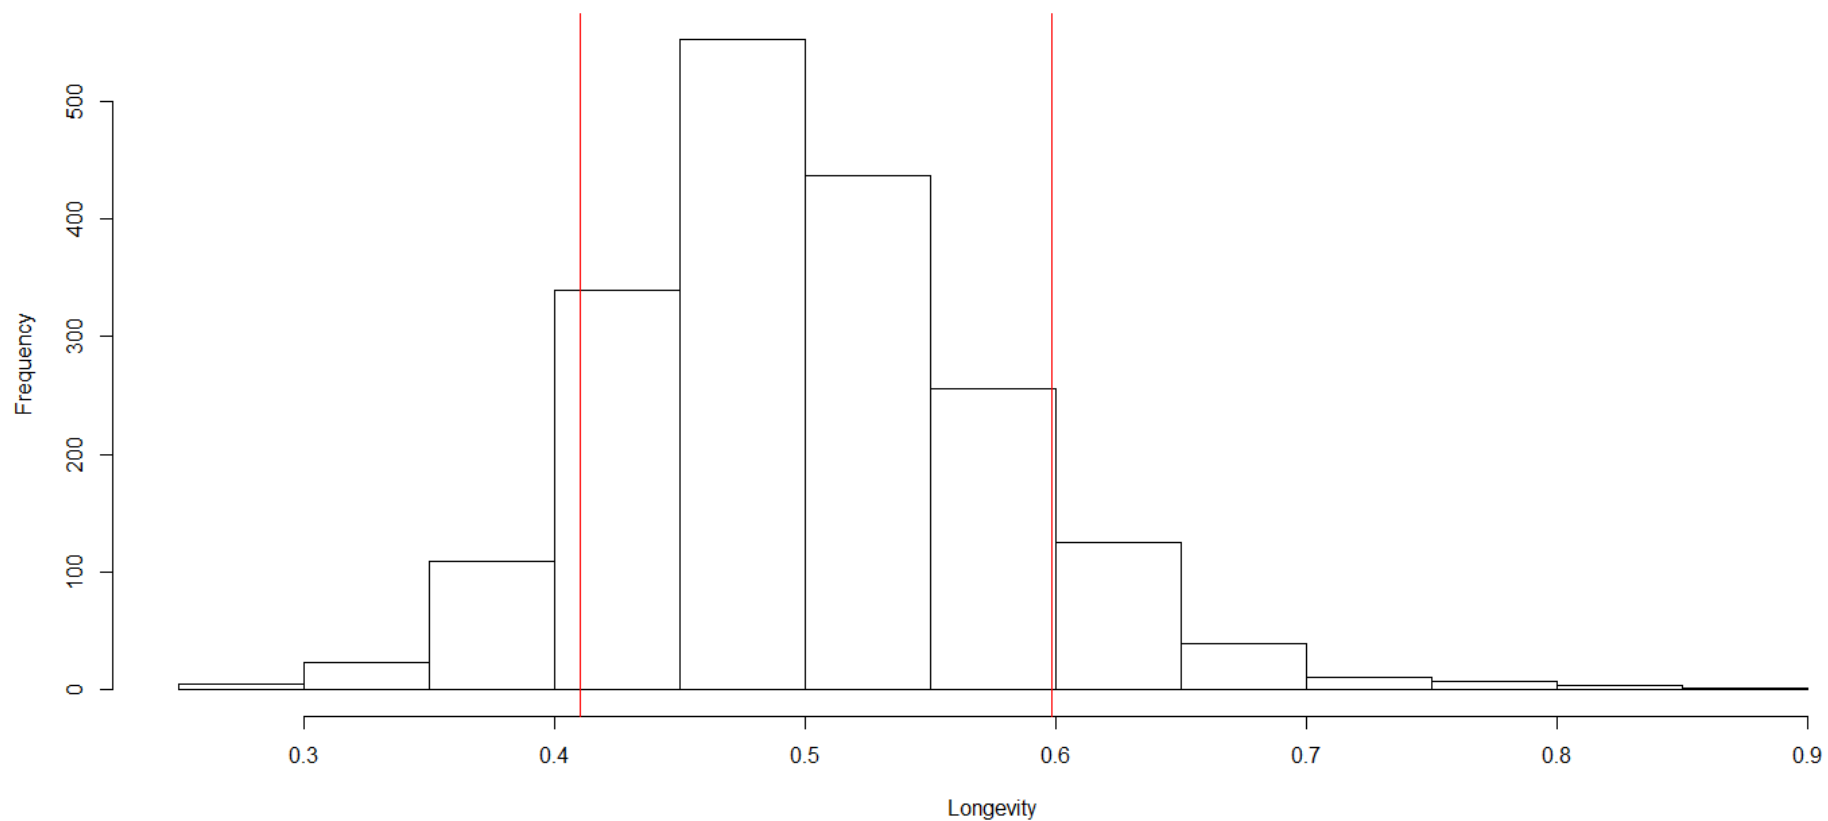

The image contains three logos. On the left is the logo for the Danish Ministry of Environment and Food (Miljø- og Fødevareministeriet Landbrugsstyrelsen), featuring a crown. In the center is the European Union flag (a blue rectangle with twelve yellow stars). On the right is the LDP 2020 logo, which includes icons for a piggy bank, a house, and a tree, representing rural development.

Se EU-Kommissionen, Den Europæiske Landbrugsfond for Udvikling af Landdistrikterne

Data

- June 2016 – May 2017
- Farms > 50 cows (mean number of cows in the period)
- Exclude farms that expands or phases out more than 10 % per year
- Longevity is defined as the area under the curve (Graphs from previous presentation)
- Data includes 1908 farm holds and 191 farms in each group long/short

Results

Longevity (Area under curve)

Results – Farm size

MeanNo_Cow

MeanNo_Heifer

Results - Reproduction

CalvingAgeHeifer

ProbFirstCalving