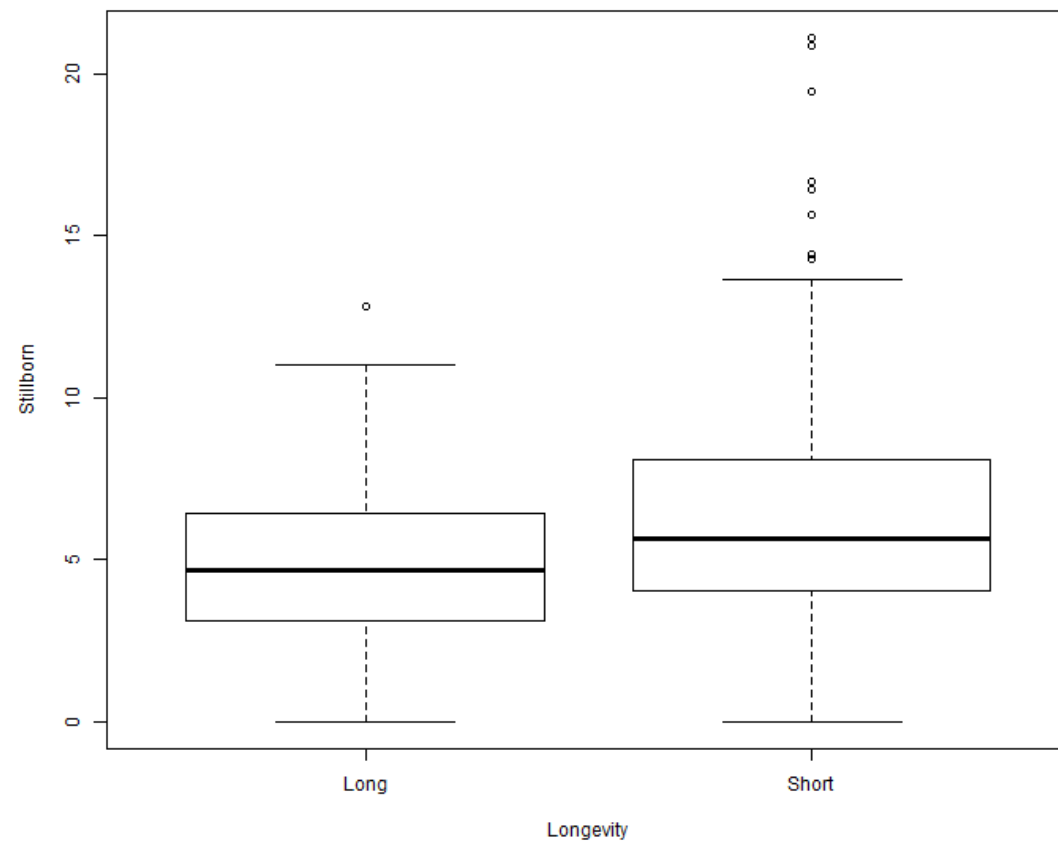

Results

Longevity (Area under curve)

Results – Farm size

MeanNo_Cow

MeanNo_Heifer

Results - Reproduction

CalvingAgeHeifer

ProbFirstCalving

Results - Reproduction

Calvings_Rate

CalvingHeifer_Rate

Results - Reproduction

ConceptionRateCow

ConceptionRateHeifer

Results - Reproduction

InseminationRateCow

InseminationRateHeifer

Results – Reproduction Diseases

Results - Diseases

DigestionMetabolismDiseasesPerCow

HoofLimbDiseasesPerCow

Results - Mortality

CalfMortality1_180

Stillborn