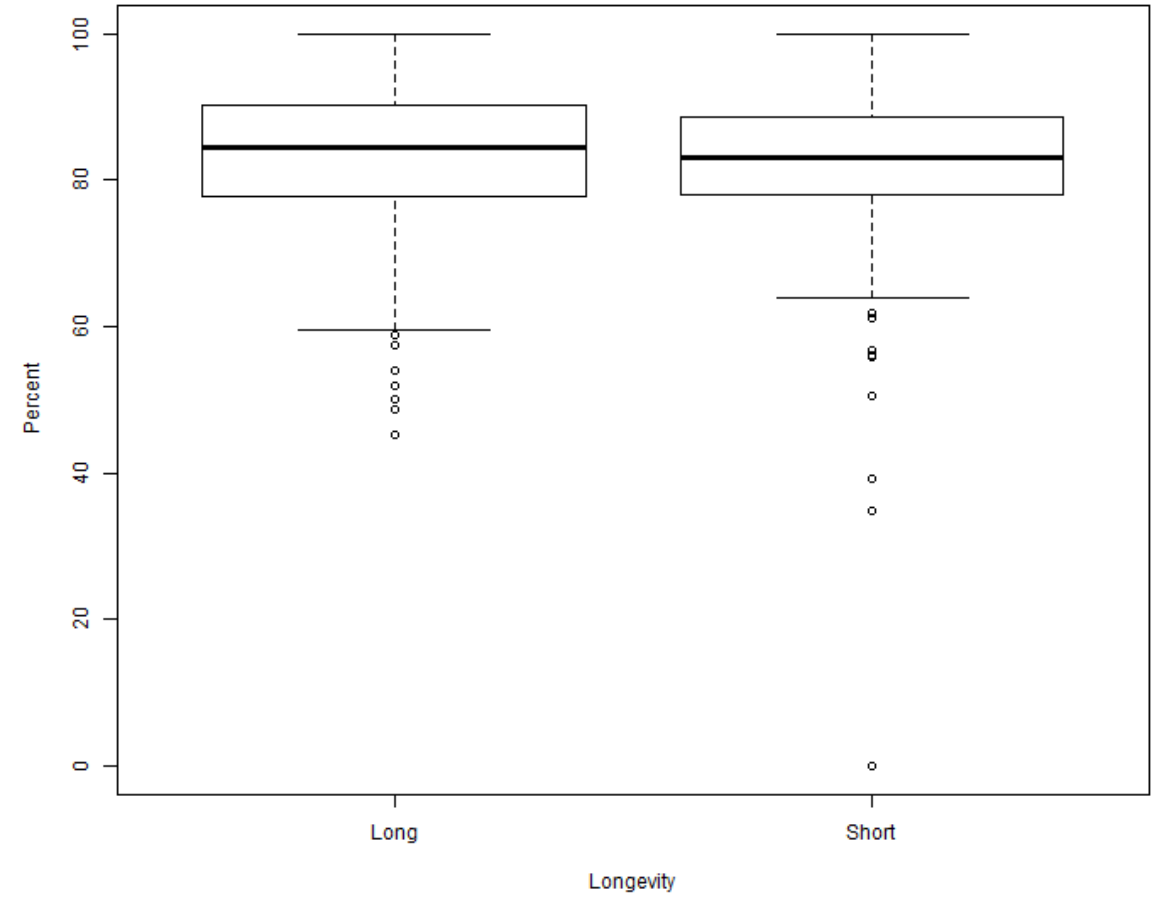

Se EU-Kommissionen, Den Europæiske Landbrugsfond for Udvikling af Landdistrikterne

Data

- June 2016 – May 2017
- Farms > 50 cows (mean number of cows in the period)
- Exclude farms that expands or phases out more than 10 % per year
- Longevity is defined as the area under the curve (Graphs from previous presentation)
- Data includes 1908 farm holds and 191 farms in each group long/short

Results

Longevity (Area under curve)

Results – Farm size

MeanNo_Cow

MeanNo_Heifer

Results - Reproduction

CalvingAgeHeifer

ProbFirstCalving

Results - Reproduction

Calvings_Rate

CalvingHeifer_Rate

Results - Reproduction

ConceptionRateCow

ConceptionRateHeifer

Results - Reproduction

InseminationRateCow