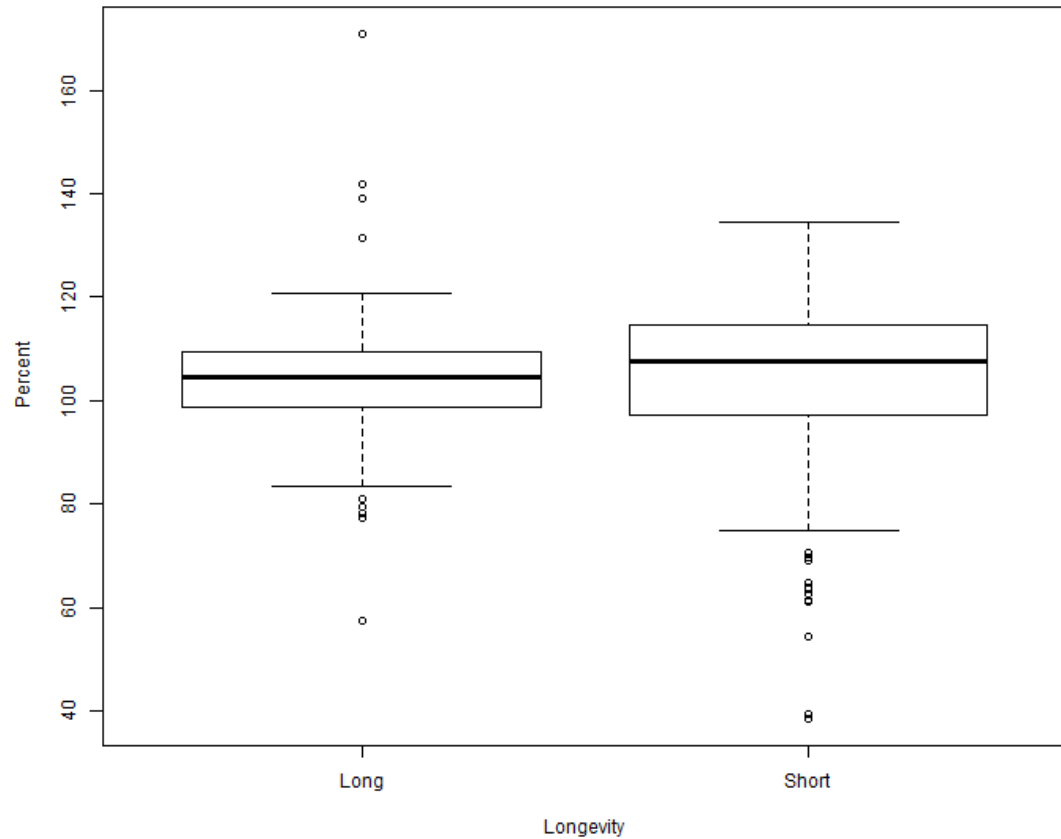

Se EU-Kommissionen, Den Europæiske Landbrugsfond for Udvikling af Landdistrikterne

Data

- June 2016 – May 2017
- Farms > 50 cows (mean number of cows in the period)
- Exclude farms that expands or phases out more than 10 % per year
- Longevity is defined as the area under the curve (Graphs from previous presentation)
- Data includes 1908 farm holds and 191 farms in each group long/short

Results

Longevity (Area under curve)

Results – Farm size

MeanNo_Cow

MeanNo_Heifer

Results - Reproduction

CalvingAgeHeifer

ProbFirstCalving

Results - Reproduction

Calvings_Rate

CalvingHeifer_Rate

Results - Reproduction

ConceptionRateCow

ConceptionRateHeifer

Results - Reproduction

InseminationRateCow