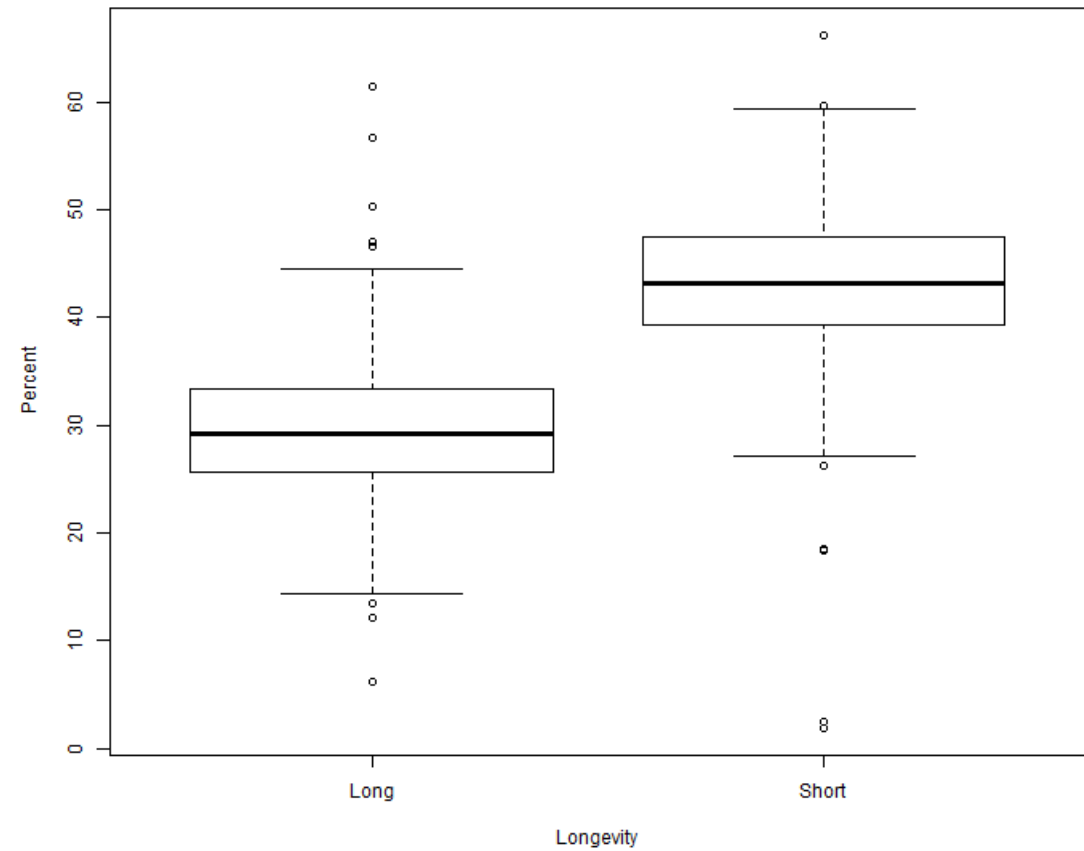

Se EU-Kommissionen, Den Europæiske Landbrugsfond for Udvikling af Landdistrikterne

Data

- June 2016 – May 2017
- Farms > 50 cows (mean number of cows in the period)
- Exclude farms that expands or phases out more than 10 % per year
- Longevity is defined as the area under the curve (Graphs from previous presentation)
- Data includes 1908 farm holds and 191 farms in each group long/short

Results

Longevity (Area under curve)

Results – Farm size

MeanNo_Cow

MeanNo_Heifer

Results - Reproduction

CalvingAgeHeifer

ProbFirstCalving

Results - Reproduction

Calvings_Rate

CalvingHeifer_Rate

Results - Reproduction

ConceptionRateCow

ConceptionRateHeifer

Results - Reproduction

InseminationRateCow