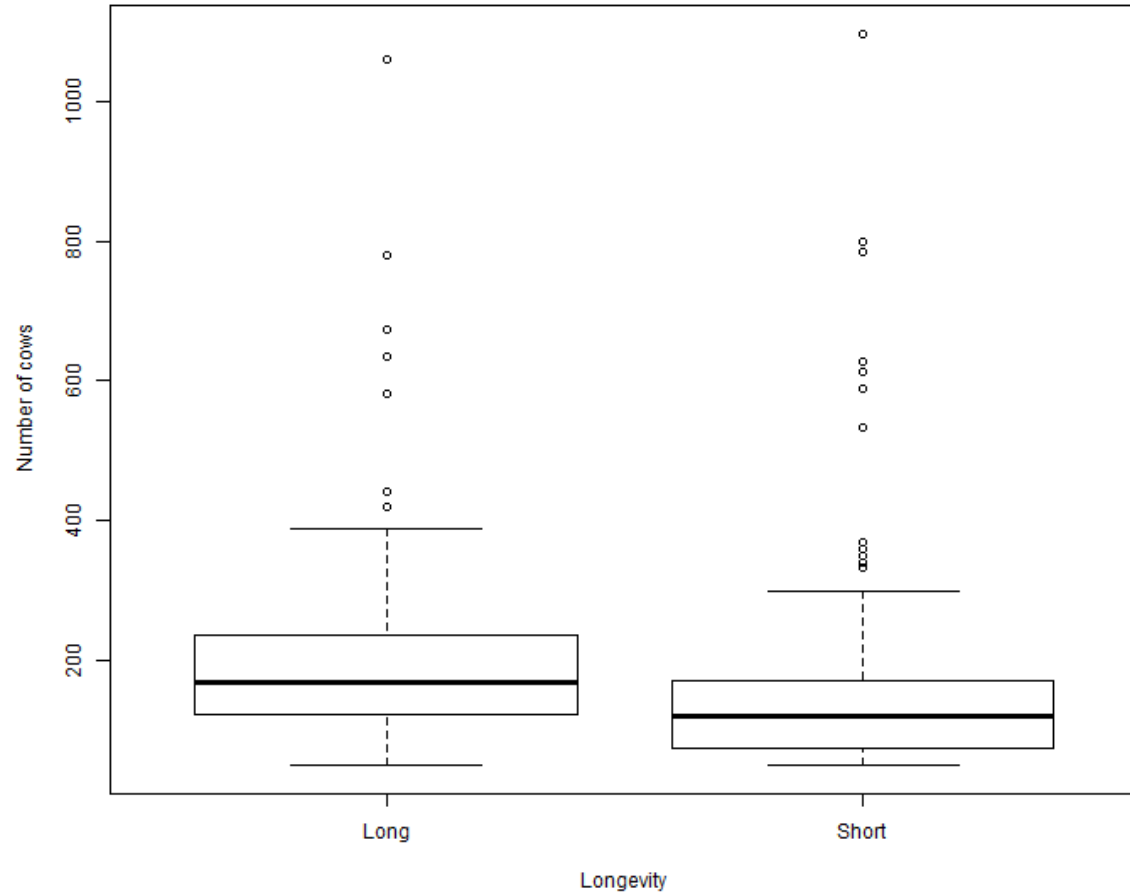

Se EU-Kommissionen, Den Europæiske Landbrugsfond for Udvikling af Landdistrikterne

Data

- June 2016 – May 2017
- Farms > 50 cows (mean number of cows in the period)
- Exclude farms that expands or phases out more than 10 % per year
- Longevity is defined as the area under the curve (Graphs from previous presentation)
- Data includes 1908 farm holds and 191 farms in each group long/short

Results

Longevity (Area under curve)

Results – Farm size

MeanNo_Cow

MeanNo_Heifer

Results - Reproduction

CalvingAgeHeifer

ProbFirstCalving