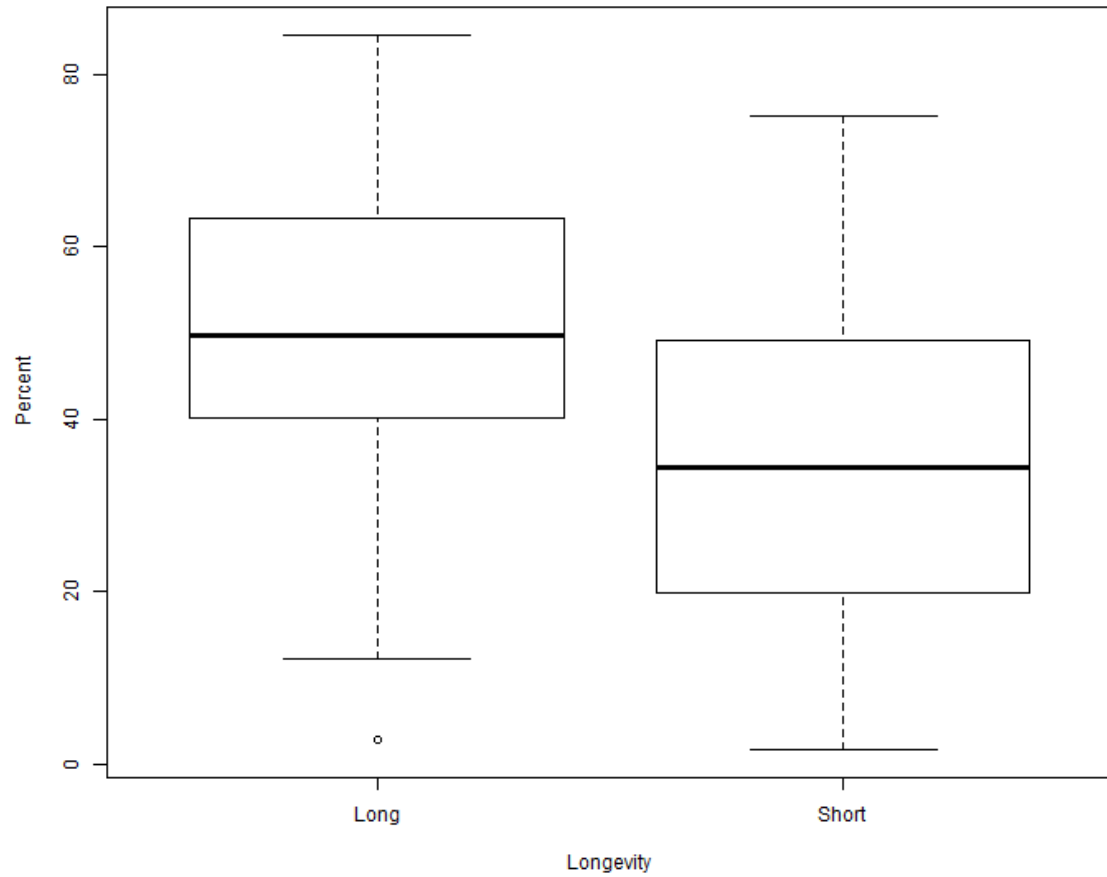

Se EU-Kommissionen, Den Europæiske Landbrugsfond for Udvikling af Landdistrikterne

Data

- June 2016 – May 2017
- Farms > 50 cows (mean number of cows in the period)
- Exclude farms that expands or phases out more than 10 % per year
- Longevity is defined as the area under the curve (Graphs from previous presentation)
- Data includes 1908 farm holds and 191 farms in each group long/short

Results

Longevity (Area under curve)

Results – Farm size

MeanNo_Cow

MeanNo_Heifer

Results - Reproduction

CalvingAgeHeifer

ProbFirstCalving

Results - Reproduction

Calvings_Rate

CalvingHeifer_Rate

Results - Reproduction

ConceptionRateCow

ConceptionRateHeifer

Results - Reproduction

InseminationRateCow

InseminationRateHeifer

Results – Reproduction Diseases

Results - Diseases

DigestionMetabolismDiseasesPerCow

HoofLimbDiseasesPerCow

Results - Mortality

CalfMortality1_180

Stillborn