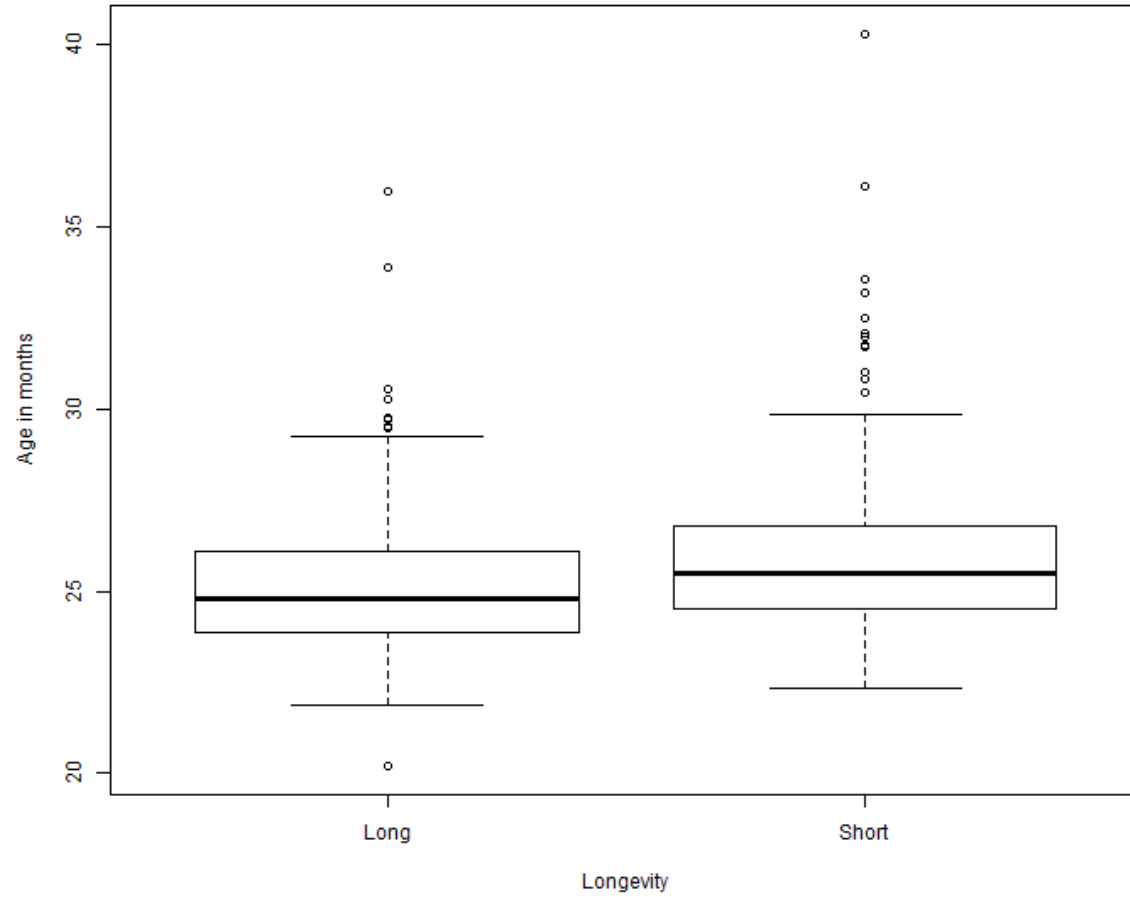

Se EU-Kommissionen, Den Europæiske Landbrugsfond for Udvikling af Landdistrikterne

Data

- June 2016 – May 2017
- Farms > 50 cows (mean number of cows in the period)
- Exclude farms that expands or phases out more than 10 % per year
- Longevity is defined as the area under the curve (Graphs from previous presentation)
- Data includes 1908 farm holds and 191 farms in each group long/short

Results

Longevity (Area under curve)

Results – Farm size

MeanNo_Cow

MeanNo_Heifer

Results - Reproduction

CalvingAgeHeifer

ProbFirstCalving

Results - Reproduction

Calvings_Rate

CalvingHeifer_Rate

Results - Reproduction

ConceptionRateCow

ConceptionRateHeifer

Results - Reproduction

InseminationRateCow