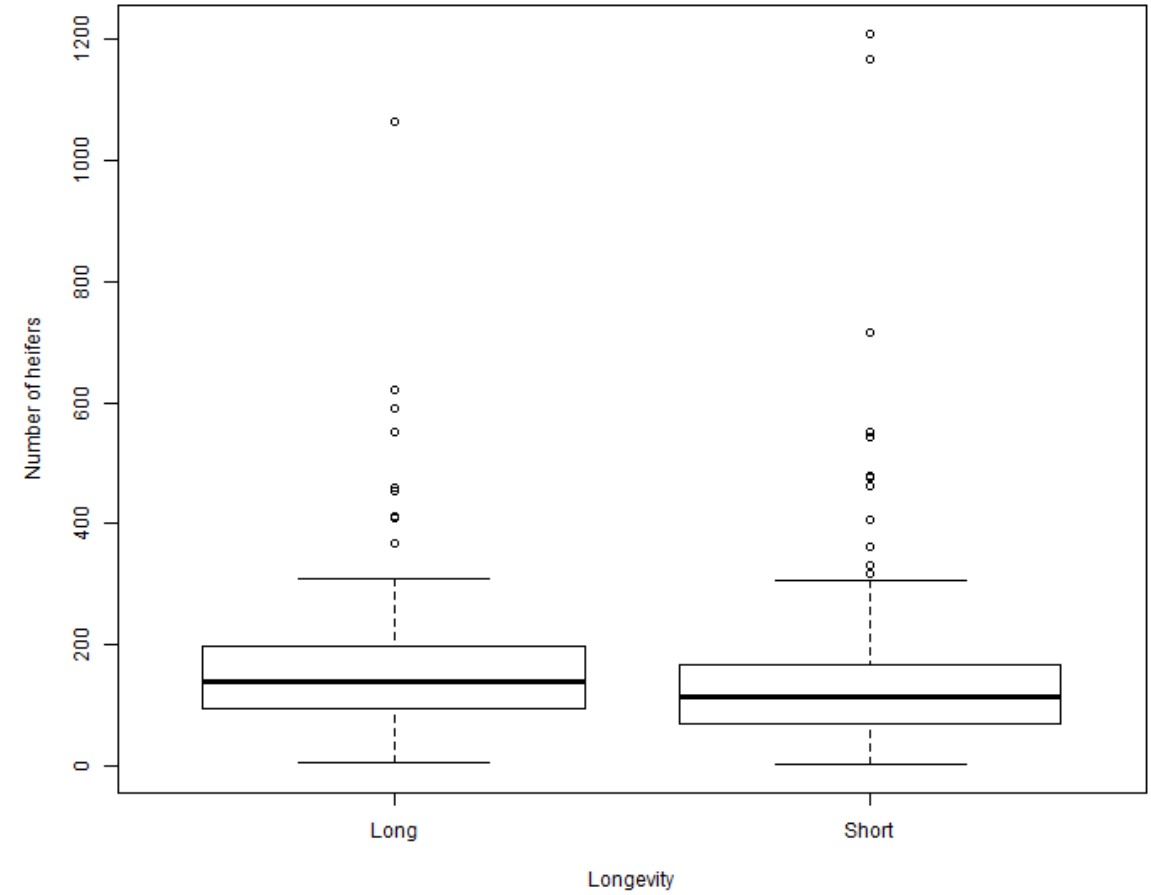

Se EU-Kommissionen, Den Europæiske Landbrugsfond for Udvikling af Landdistrikterne

Data

- June 2016 – May 2017
- Farms > 50 cows (mean number of cows in the period)
- Exclude farms that expands or phases out more than 10 % per year
- Longevity is defined as the area under the curve (Graphs from previous presentation)
- Data includes 1908 farm holds and 191 farms in each group long/short

Results

Longevity (Area under curve)

Results – Farm size

MeanNo_Cow

MeanNo_Heifer

Results - Reproduction

CalvingAgeHeifer

ProbFirstCalving

Results - Reproduction

Calvings_Rate

CalvingHeifer_Rate

Results - Reproduction

ConceptionRateCow

ConceptionRateHeifer

Results - Reproduction

InseminationRateCow