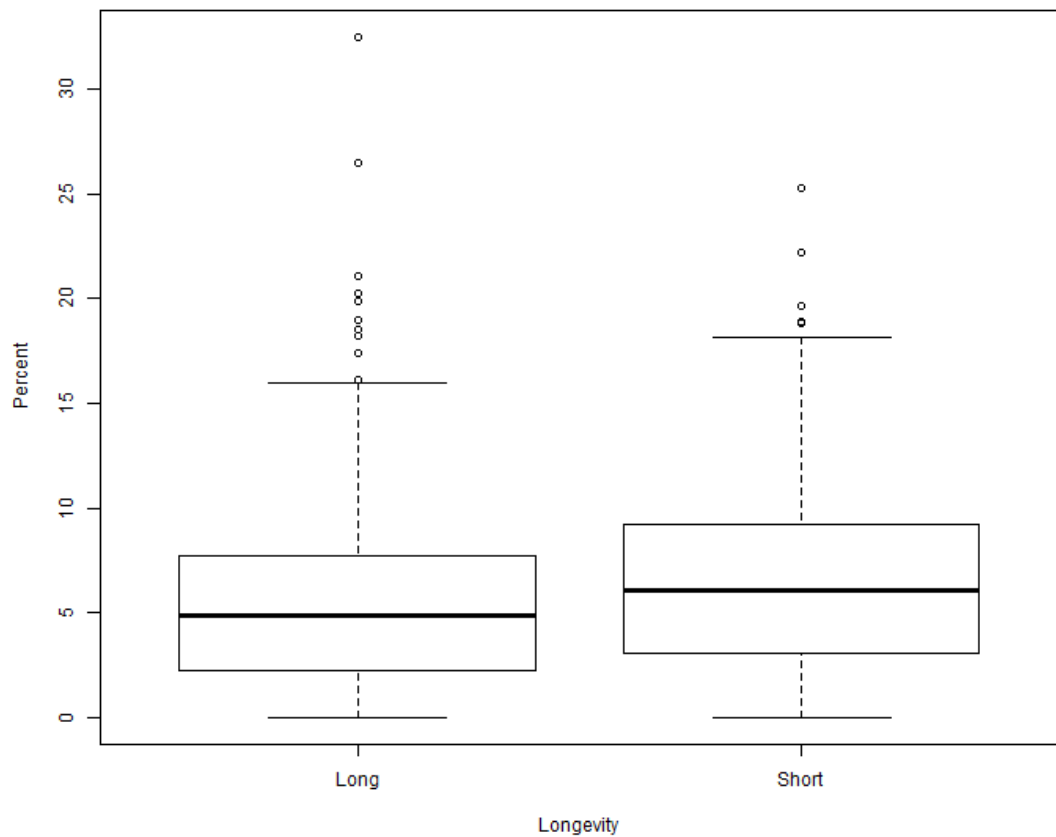

Results

Longevity (Area under curve)

Results – Farm size

MeanNo_Cow

MeanNo_Heifer

Results - Reproduction

CalvingAgeHeifer

ProbFirstCalving

Results - Reproduction

Calvings_Rate

CalvingHeifer_Rate

Results - Reproduction

ConceptionRateCow

ConceptionRateHeifer

Results - Reproduction

InseminationRateCow

InseminationRateHeifer

Results – Reproduction Diseases

Results - Diseases

DigestionMetabolismDiseasesPerCow

HoofLimbDiseasesPerCow

Results - Mortality

CalfMortality1_180

Stillborn