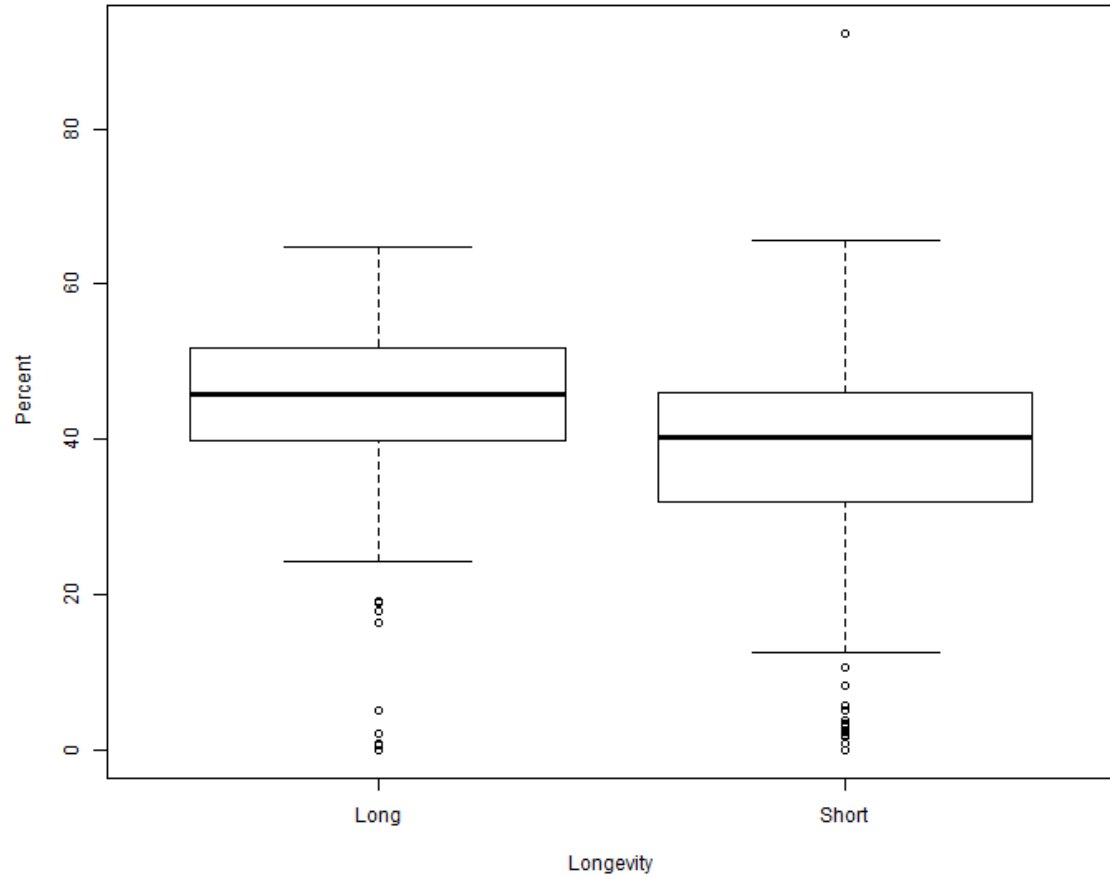

Se EU-Kommissionen, Den Europæiske Landbrugsfond for Udvikling af Landdistrikterne

Data

- June 2016 – May 2017
- Farms > 50 cows (mean number of cows in the period)
- Exclude farms that expands or phases out more than 10 % per year
- Longevity is defined as the area under the curve (Graphs from previous presentation)
- Data includes 1908 farm holds and 191 farms in each group long/short

Results

Longevity (Area under curve)

Results – Farm size

MeanNo_Cow

MeanNo_Heifer

Results - Reproduction

CalvingAgeHeifer

ProbFirstCalving

Results - Reproduction

Calvings_Rate

CalvingHeifer_Rate

Results - Reproduction

ConceptionRateCow

ConceptionRateHeifer

Results - Reproduction

InseminationRateCow

InseminationRateHeifer

Results – Reproduction Diseases

Results - Diseases

DigestionMetabolismDiseasesPerCow

HoofLimbDiseasesPerCow

Results - Mortality

CalfMortality1_180

Stillborn