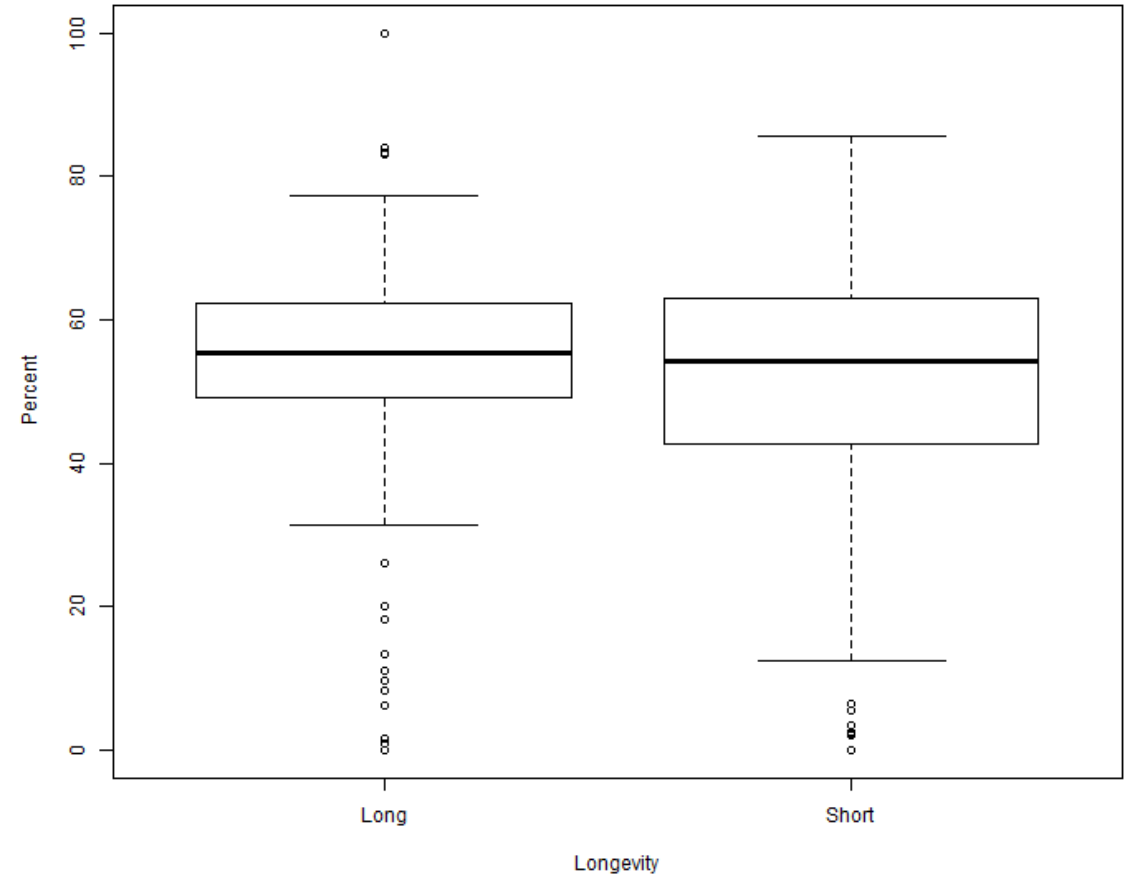

Se EU-Kommissionen, Den Europæiske Landbrugsfond for Udvikling af Landdistrikterne

Data

- June 2016 – May 2017
- Farms > 50 cows (mean number of cows in the period)
- Exclude farms that expands or phases out more than 10 % per year
- Longevity is defined as the area under the curve (Graphs from previous presentation)
- Data includes 1908 farm holds and 191 farms in each group long/short

Results

Longevity (Area under curve)

Results – Farm size

MeanNo_Cow

MeanNo_Heifer

Results - Reproduction

CalvingAgeHeifer

ProbFirstCalving

Results - Reproduction

Calvings_Rate

CalvingHeifer_Rate

Results - Reproduction

ConceptionRateCow

ConceptionRateHeifer

Results - Reproduction

InseminationRateCow

InseminationRateHeifer

Results – Reproduction Diseases

Results - Diseases

DigestionMetabolismDiseasesPerCow

HoofLimbDiseasesPerCow

Results - Mortality

CalfMortality1_180

Stillborn