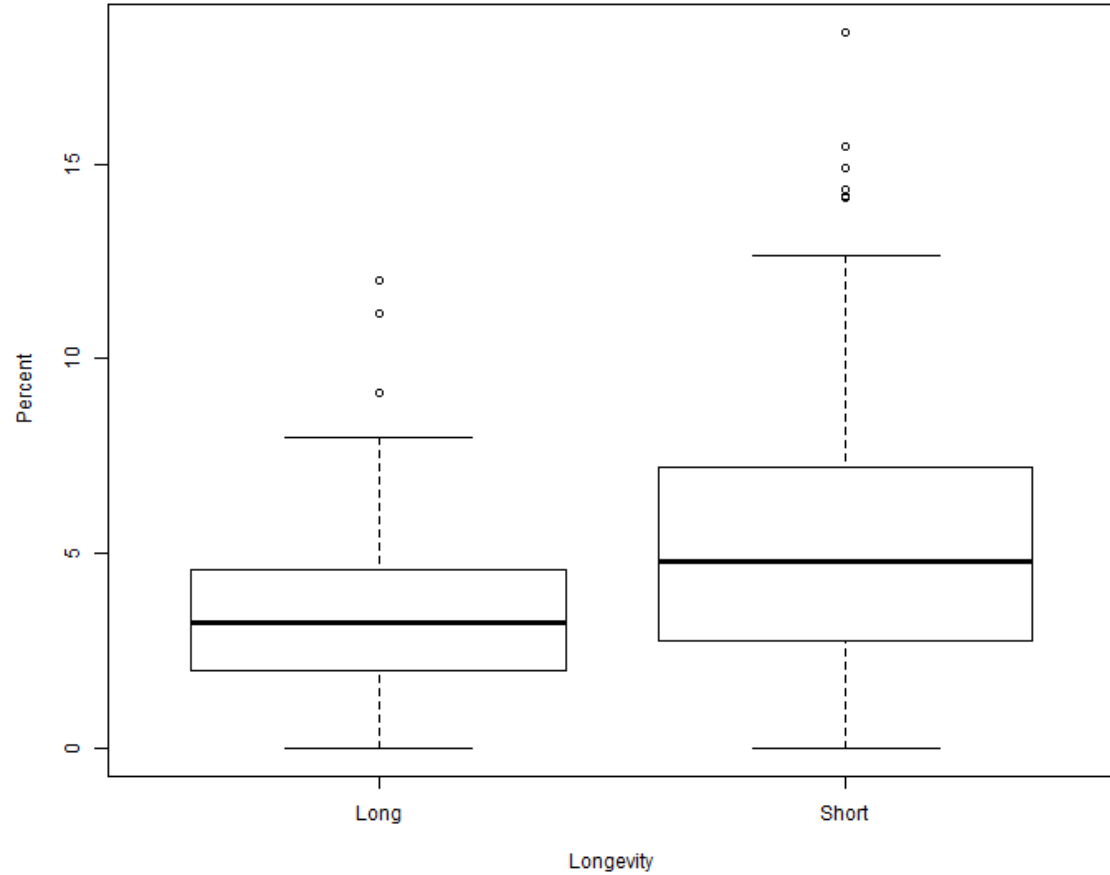

Results – Mortality and Slaughter

CowMortality