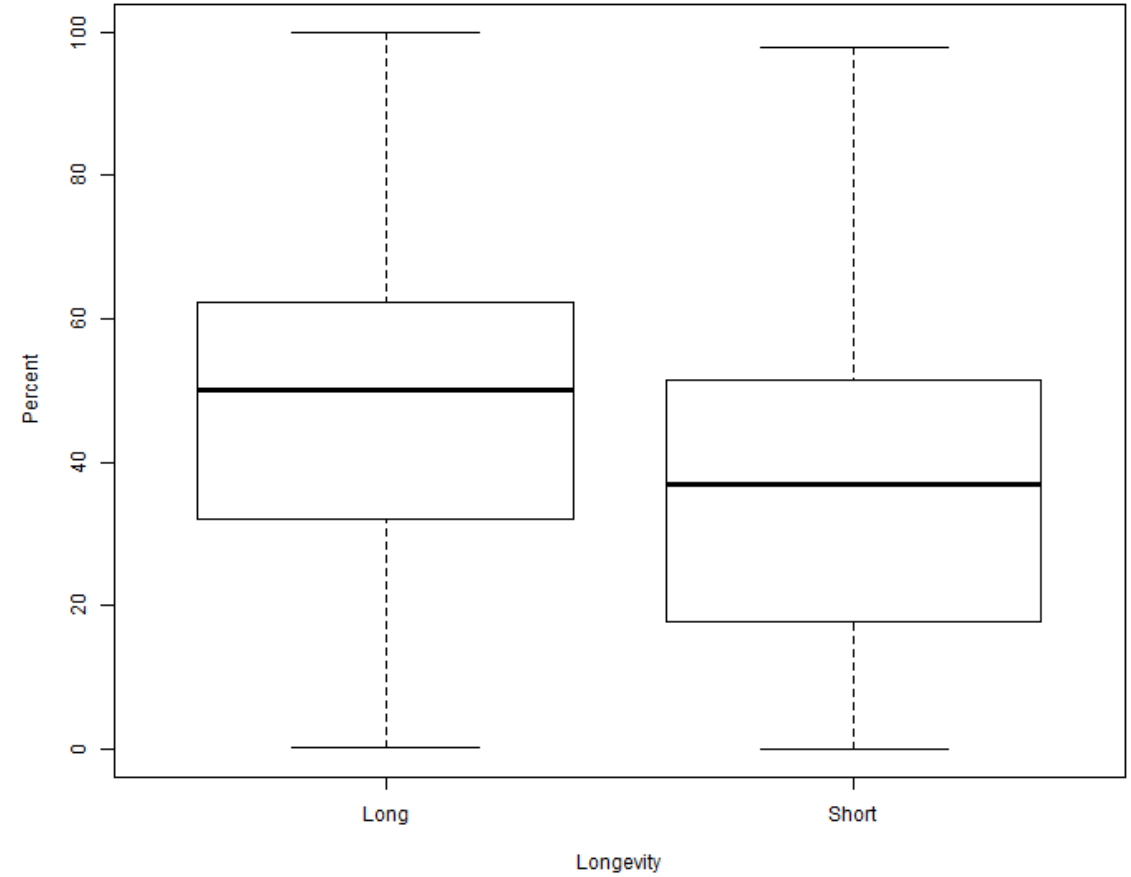

InseminationRateHeifer